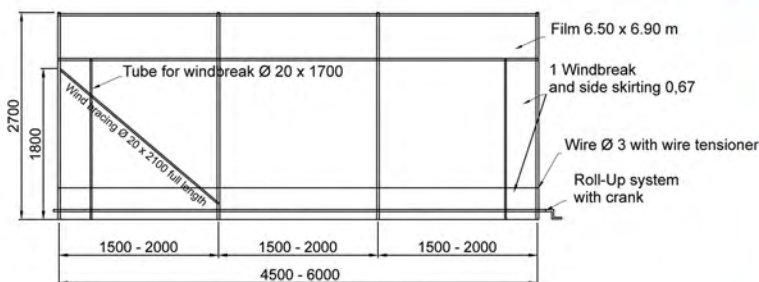

cofeal

NEW – EASILY ASSEMBLED RESIDENTIAL GREENHOUSES

"Take it, put it into your car, install it, sow!"

It couldn't be easier.

Length = from 1.80 to 4.20 m

Easily assembled greenhouses made of tubes of galvanized iron \varnothing 33, optionally with hinged door \varnothing 27 0.92 x 1.84 m (on request, in assembly sets for standard lengths 6.00 m)

SPACE-SAVING

Our greenhouses for residential use can be transported in any small car or sold in cardboard boxes 0.60 x 2.30 m max.

TECHNICAL DATA SHEET

BASIC HEADEND

2 central vertical poles for complete opening

HEADEND WITH DOOR

Single doors of galvanized iron Ø 27 0.92 x 1.84 m

ACCESSORIES

Moulded connection girders of galvanized iron Ø 27 x 1500 or 2000.

Optional upper tie-beam made of tube Ø 27 and optional side arches for roll-up system and greenhouse ventilation.