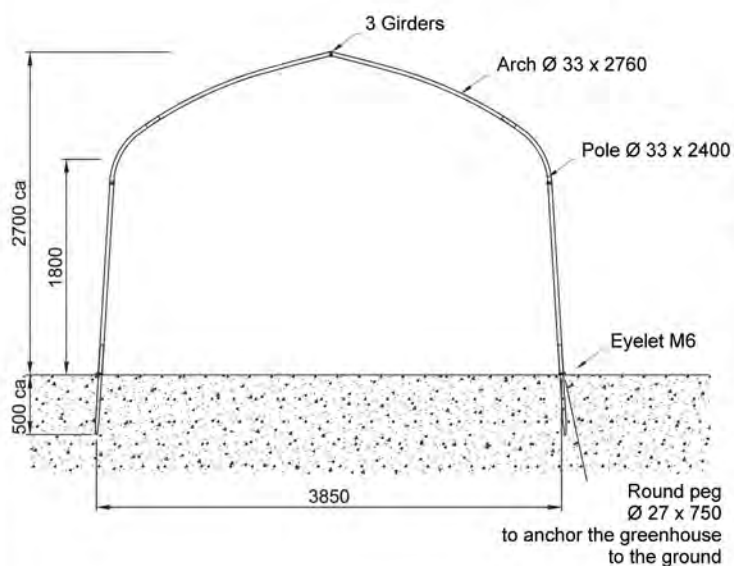

cofeal

NEW – EASILY ASSEMBLED RESIDENTIAL GREENHOUSES

"Take it, put it into your car, install it, sow!"

It couldn't be easier.

Length = from 1.80 to 4.20 m

Easily assembled greenhouses made of tubes of galvanized iron \varnothing 33, optionally with hinged door \varnothing 27 0.92 x 1.84 m (on request, in assembly sets for standard lengths 6.00 m)

SPACE-SAVING

Our greenhouses for residential use can be transported in any small car or sold in cardboard boxes 0.60 x 2.30 m max.

TECHNICAL DATA SHEET

BASIC HEADEND

2 central vertical poles for complete opening

HEADEND WITH DOOR

Single doors of galvanized iron Ø 27 0.92 x 1.84 m

ACCESSORIES

Moulded connection girders of galvanized iron Ø 27 x 1500 or 2000.

Optional upper tie-beam made of tube Ø 27 and optional side arches for roll-up system and greenhouse ventilation.