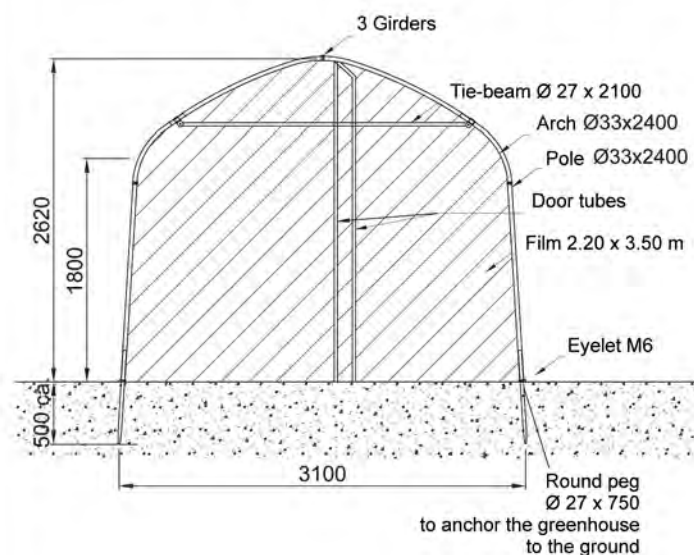

cofeal

NEW – EASILY ASSEMBLED RESIDENTIAL GREENHOUSES

"Take it, put it into your car, install it, sow!"

It couldn't be easier.

Length = from 1.80 to 4.20 m

Easily assembled greenhouses made of tubes of galvanized iron \varnothing 33, optionally with hinged door \varnothing 27 0.92 x 1.84 m (on request, in assembly sets for standard lengths 6.00 m)

SPACE-SAVING

Our greenhouses for residential use can be transported in any small car or sold in cardboard boxes 0.60 x 2.30 m max.

TECHNICAL DATA SHEET

BASIC HEADEND

2 central vertical poles for complete opening

HEADEND WITH DOOR

Single doors of galvanized iron Ø 27 0.92 x 1.84 m

ACCESSORIES

Moulded connection girders of galvanized iron Ø 27 x 1500 or 2000.

Optional upper tie-beam made of tube Ø 27 and optional side arches for roll-up system and greenhouse ventilation.