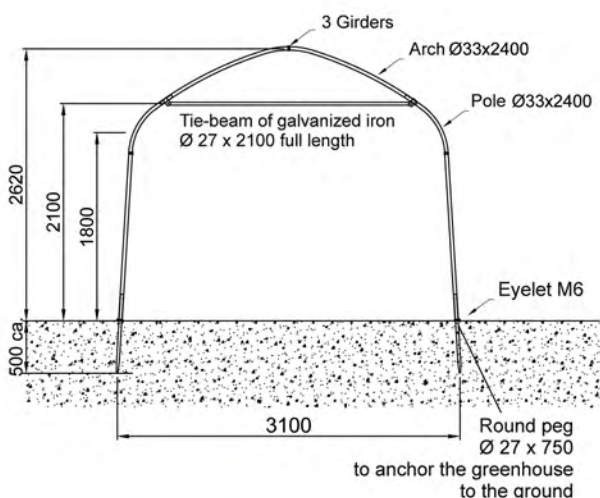

cofeal

NEW – EASILY ASSEMBLED RESIDENTIAL GREENHOUSES

"Take it, put it into your car, install it, sow!"

It couldn't be easier.

Length = from 1.80 to 4.20 m

Easily assembled greenhouses made of tubes of galvanized iron \varnothing 33, optionally with hinged door \varnothing 27 0.92 x 1.84 m (on request, in assembly sets for standard lengths 6.00 m)