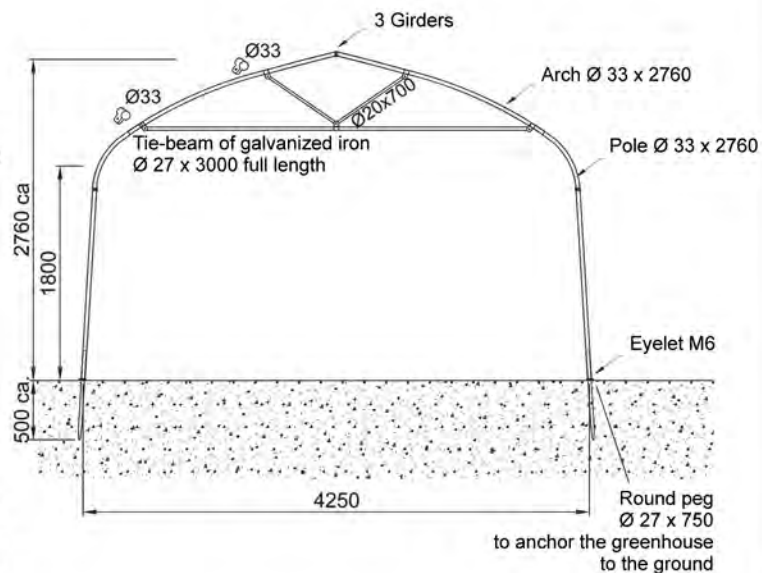

cofeal

NEW – EASILY ASSEMBLED RESIDENTIAL GREENHOUSES

"Take it, put it into your car, install it, sow!"

It couldn't be easier.

Length = from 1.80 to 4.20 m

Easily assembled greenhouses made of tubes of galvanized iron \varnothing 33, optionally with hinged door \varnothing 27 0.92 x 1.84 m (on request, in assembly sets for standard lengths 6.00 m)

HEADEND WITH DOOR

Single doors of galvanized iron Ø 27 0.92 x 1.84 m

ACCESSORIES

Moulded connection girders of galvanized iron Ø 27 x 1500 or 2000.

Optional upper tie-beam made of tube Ø 27 and optional side arches for roll-up system and greenhouse ventilation.