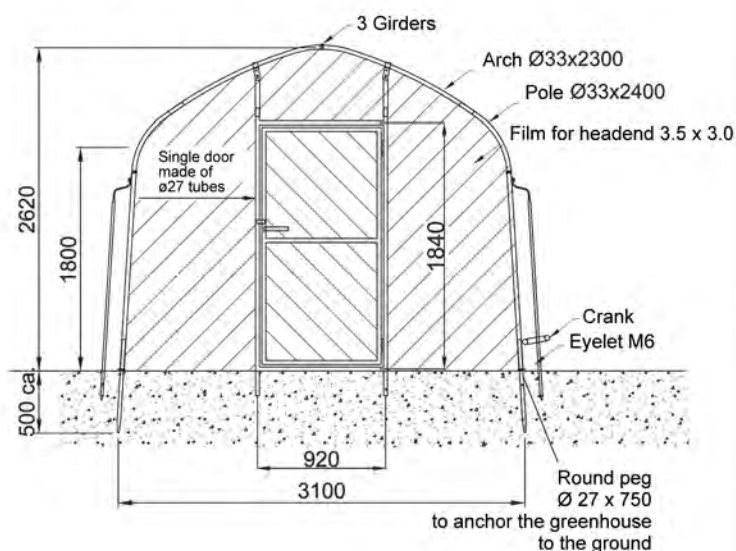

cofeal

NEW – EASILY ASSEMBLED RESIDENTIAL GREENHOUSES

"Take it, put it into your car, install it, sow!"

It couldn't be easier.

Length = from 1.80 to 4.20 m

Easily assembled greenhouses made of tubes of galvanized iron \varnothing 33, optionally with hinged door \varnothing 27 0.92 x 1.84 m (on request, in assembly sets for standard lengths 6.00 m)

SPACE-SAVING

Our greenhouses for residential use can be transported in any small car or sold in cardboard boxes 0.60 x 2.30 m max.

TECHNICAL DATA SHEET

BASIC HEADEND

2 central vertical poles for complete opening

HEADEND WITH DOOR

Single doors of galvanized iron Ø 27 0.92 x 1.84 m

ACCESSORIES

Moulded connection girders of galvanized iron Ø 27 x 1500 or 2000.

Optional upper tie-beam made of tube Ø 27 and optional side arches for roll-up system and greenhouse ventilation.